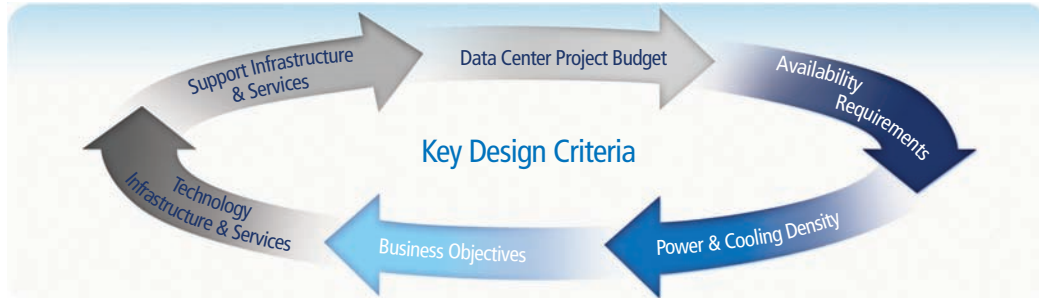

Data Center Services

BEAR Data utilizes an enterprise-wide approach to help you manage your mission critical datacenter environments. Our services encompass the entire lifecycle, from assessment, strategy and design, to implementation and operational services. We have the expertise, proven methodologies and tools to help you manage your data center investments, improve operations and performance, and deliver business results.

BEAR Data strives to ensure every datacenter solution meets the following criteria:

- Modular
- Easily maintainable
- Scalable
- Redundant
- Hot-swappable
- Manageable

Additionally, we offer the following advantages: