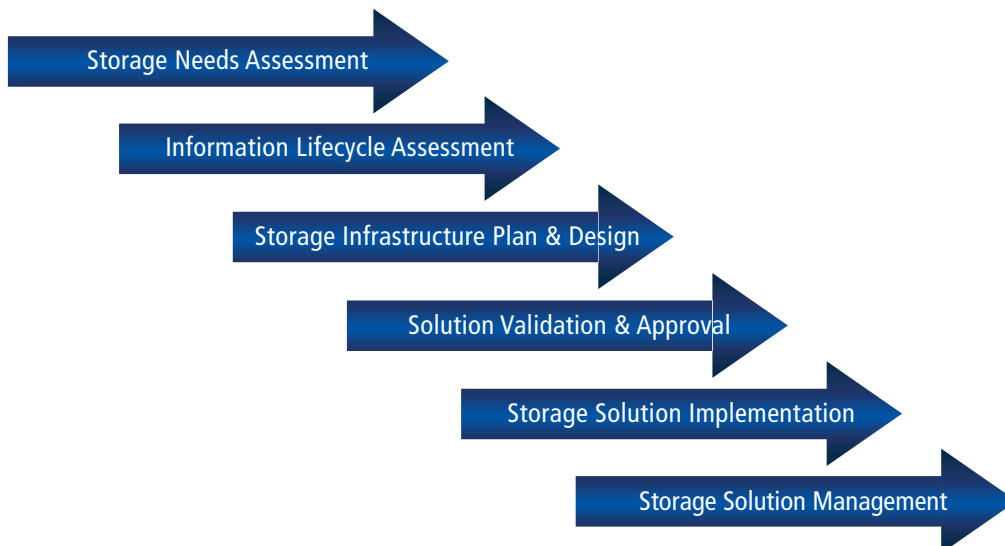

## Storage & Data Management

### Manage Information more Efficiently and Cost Effectively

Managing rapidly growing storage environments is an increasingly complex challenge for most businesses. Today's IT teams are being asked to deliver the right information, to the right place, at the right time, while also:

BEAR Data follows a phased methodology for storage solutions to ensure the client's specific needs are met and in most cases exceed.

### Simplify and Streamline Data Management

BEAR Data can help you improve, simplify and streamline data management, create superior disaster recovery plans and lower storage-related costs when deploying a SAN, NAS, DAS or IP storage networking solution.